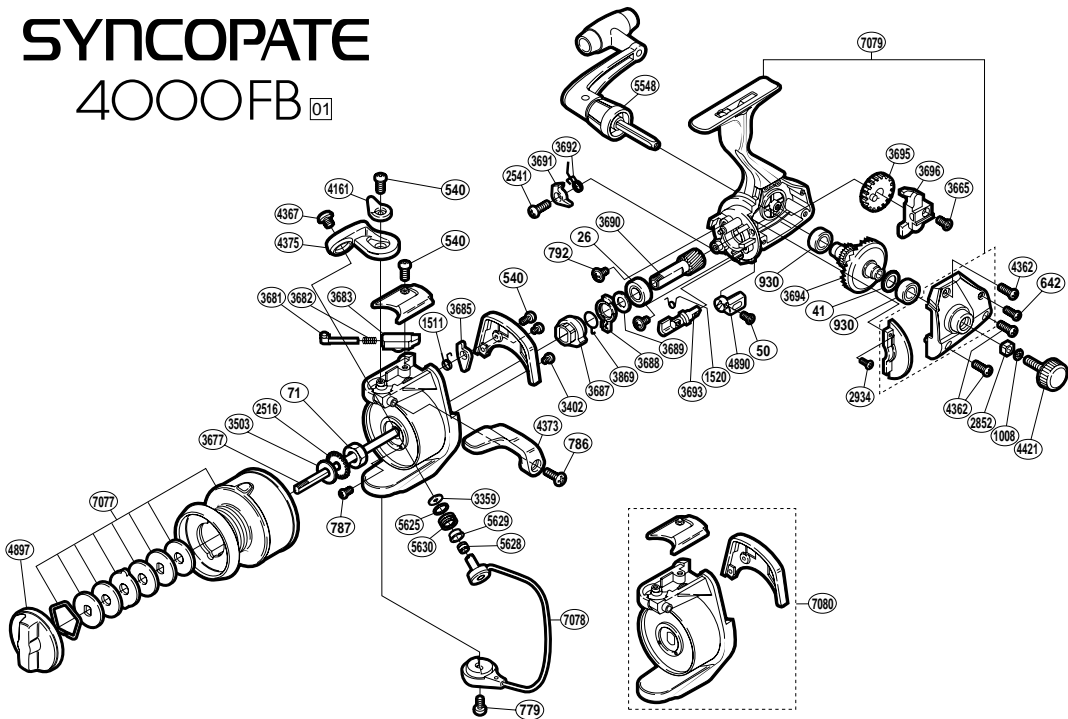

SYNCOPE

4000FB 01

RD No.	PARTS NAMES	RD No.	PARTS NAMES	RD No.	PARTS NAMES
0026	Ball Bearing	3402	Cover Screw	4161	Trigger Cam
0041	Drive Gear Washer	3503	Spool Washer	4362	Side Cover Screw (large)
0050	Anti-Reverse Lever Screw	3665	Slider Retainer Screw	4367	Line Roller Screw
0071	Rotor Nut	3677	Main Shaft	4373	Quick-Fire II Trigger
0540	Multi-Purpose Screw	3681	Bail Spring Guide (A)	4375	Bail Arm
0642	Side Cover Screw (small)	3682	Bail Spring	4421	Handle Screw Cap
0779	Bail Hold Support Screw	3683	Bail Spring Guide (B)	4890	Anti-Reverse Lever
0786	Trigger Screw	3685	Bail Trip Lever	4897	Drag Knob
0787	Nut Lock Screw	3687	Anti-Reverse Ratchet	5548	Handle Assembly
0792	Bearing Retainer Screw	3688	Anti-Reverse Lock Out	5625	Line Roller Spacer
0930	Ball Bearing	3689	Bushing Washer	5628	Line Roller Collar
1008	Handle Lock Washer	3690	Pinion Gear	5629	Line Roller Bushing
1511	Lever Spring	3691	Anti-Reverse Pawl	5630	Line Roller
1520	Anti-Reverse Cam Spring	3692	Anti-Reverse Pawl Spring	7077	Spool Assembly
2516	Spool Support	3693	Anti-Reverse Cam	7078	Bail Assembly
2541	Anti-Reverse Pawl Screw	3694	Drive Gear	7079	Body Assembly
2852	Handle Screw Lock	3695	Oscillating Gear	7080	Rotor Assembly
2934	Flange Screw	3696	Oscillating Slider		
3359	Line Roller Washer	3869	Anti-Reverse Lock Out Spring		