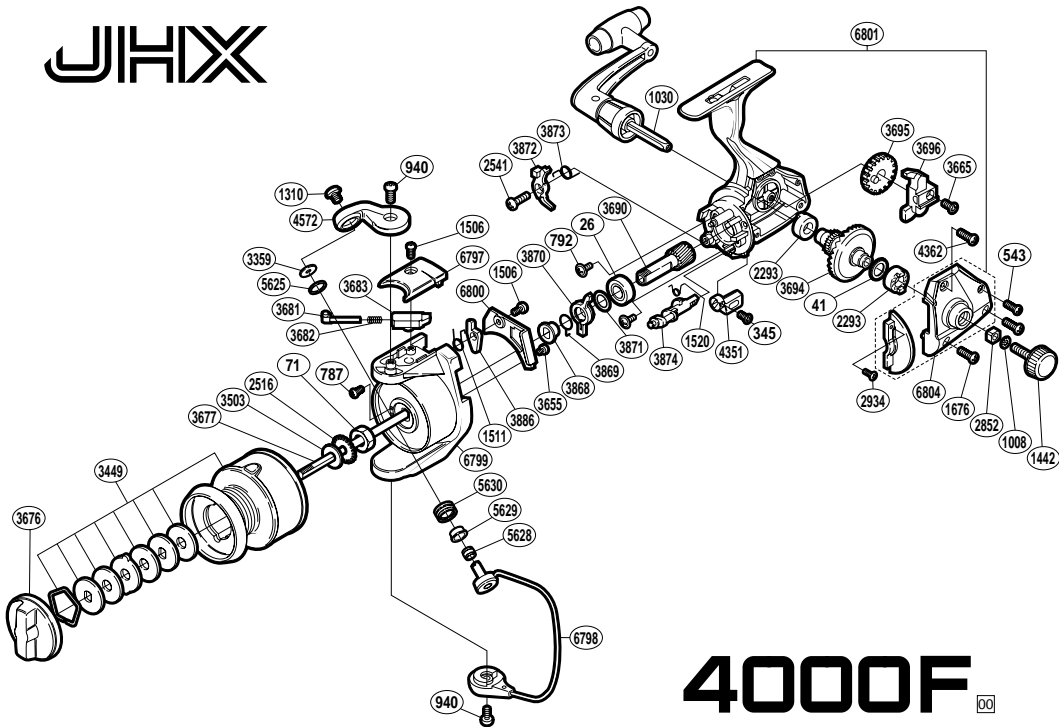

# JHX

# 4000F

RD No.	PARTS NAMES	RD No.	PARTS NAMES	RD No.	PARTS NAMES
0026	Ball Bearing	2852	Handle Screw Lock	3871	Bushing Washer
0041	Drive Gear Washer	2934	Flange Screw	3872	Anti-Reverse Pawl
0071	Rotor Nut	3359	Line Roller Washer	3873	Anti-Reverse Pawl Spring
0345	Anti-Reverse Lever Screw	3449	Spool Assembly	3874	Anti-Reverse Cam
0543	Side Cover Screw (small)	3503	Spool Washer	3886	Bail Trip Lever
0787	Nut Lock Screw	3655	Cover Screw	4267	Bail Trip Lever Washer
0792	Bearing Retainer Screw	3665	Slider Retainer Screw	4351	Anti-Reverse Lever
0940	Multi-Purpose Screw	3676	Drag Knob	4362	Side Cover Screw (large-silver)
1008	Handle Lock Washer	3677	Main Shaft	4572	Bail Arm
1030	Handle Assembly	3681	Bail Spring Guide (A)	5625	Line Roller Spacer
1310	Line Roller Screw	3682	Bail Spring	5628	Line Roller Collar
1442	Handle Screw Cap	3683	Bail Spring Guide (B)	5629	Line Roller Bushing
1506	Multi-Purpose Screw	3690	Pinion Gear	5630	Line Roller
1511	Lever Spring	3694	Drive Gear	6797	Bail Spring Cover
1520	Anti-Reverse Cam Spring	3695	Oscillating Gear	6798	Bail Assembly
1676	Side Cover Screw (large-black)	3696	Oscillating Slider	6799	Rotor
2293	Drive Gear Bushing	3868	Lock Out Spring Holder	6800	Counterbalance Cover
2516	Spool Support	3869	Anti-Reverse Lock Out Spring	6801	Body Assembly
2541	Anti-Reverse Pawl Screw	3870	Anti-Reverse Lock Out		